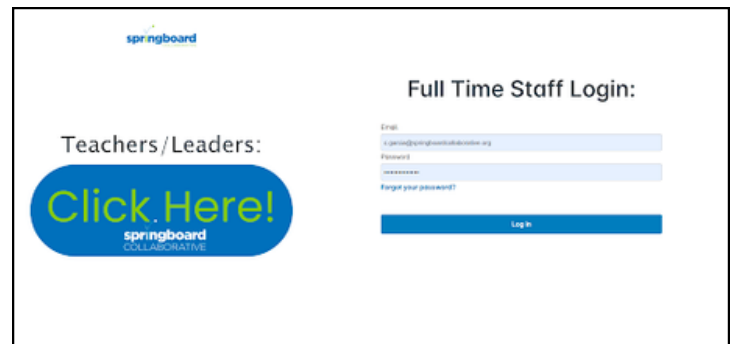

# Welcome to Springboard Learn

Springboard Learn is Springboard Collaborative's online course catalog. You'll use Springboard Learn to complete courses that support your work with Springboard Collaborative.

To start:

- Go to [SpringboardLearn.org](https://SpringboardLearn.org).
- Click on the Teacher/Leader button.
- If prompted, enter the same username and password as Connect: Educator.
- **Trouble signing in? Submit a Freshdesk ticket.**